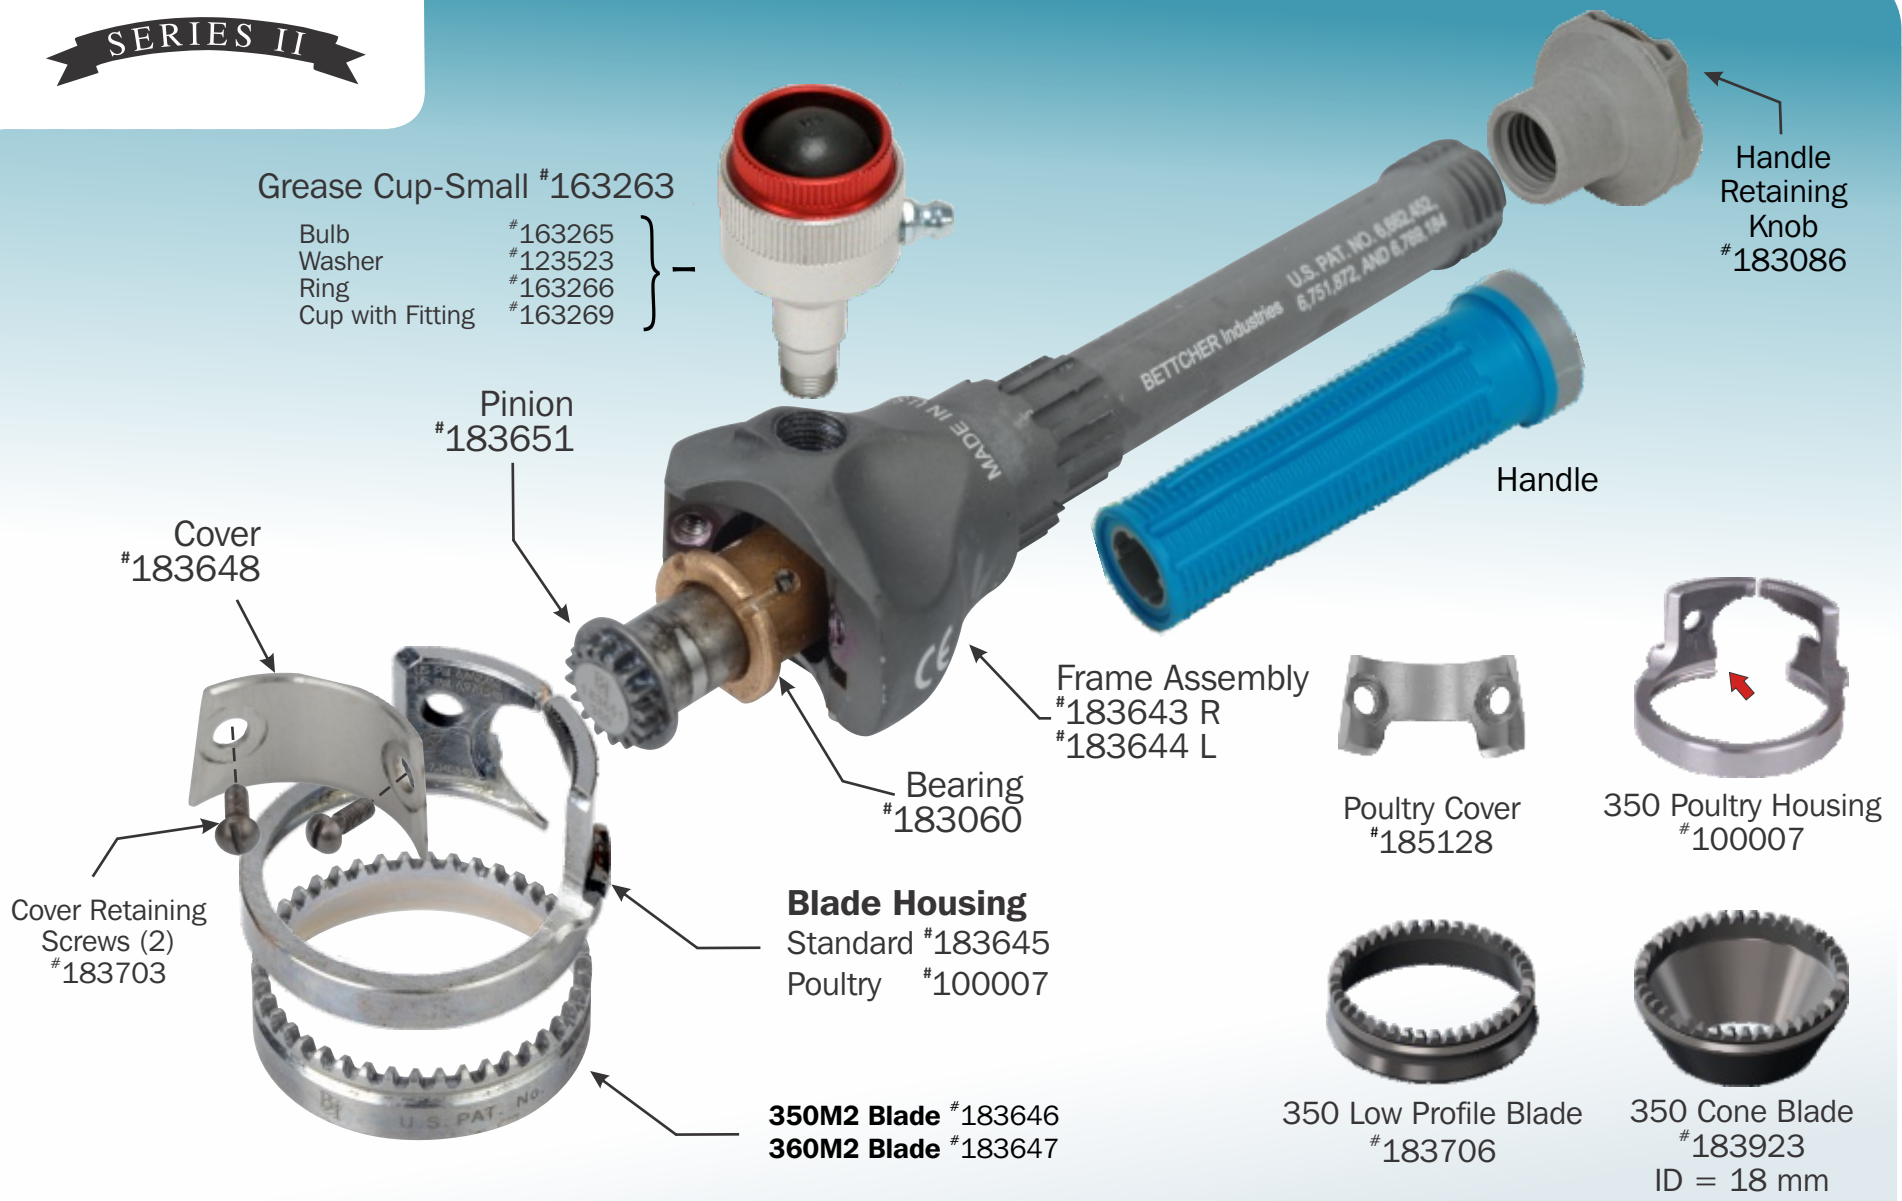

350M2 / 360M2 Trimmers

Please review **Operating Instructions** for complete instructions and safety information.

Order (800) 321-8763 • Fax (440) 328-4535 • service@bettcher.com